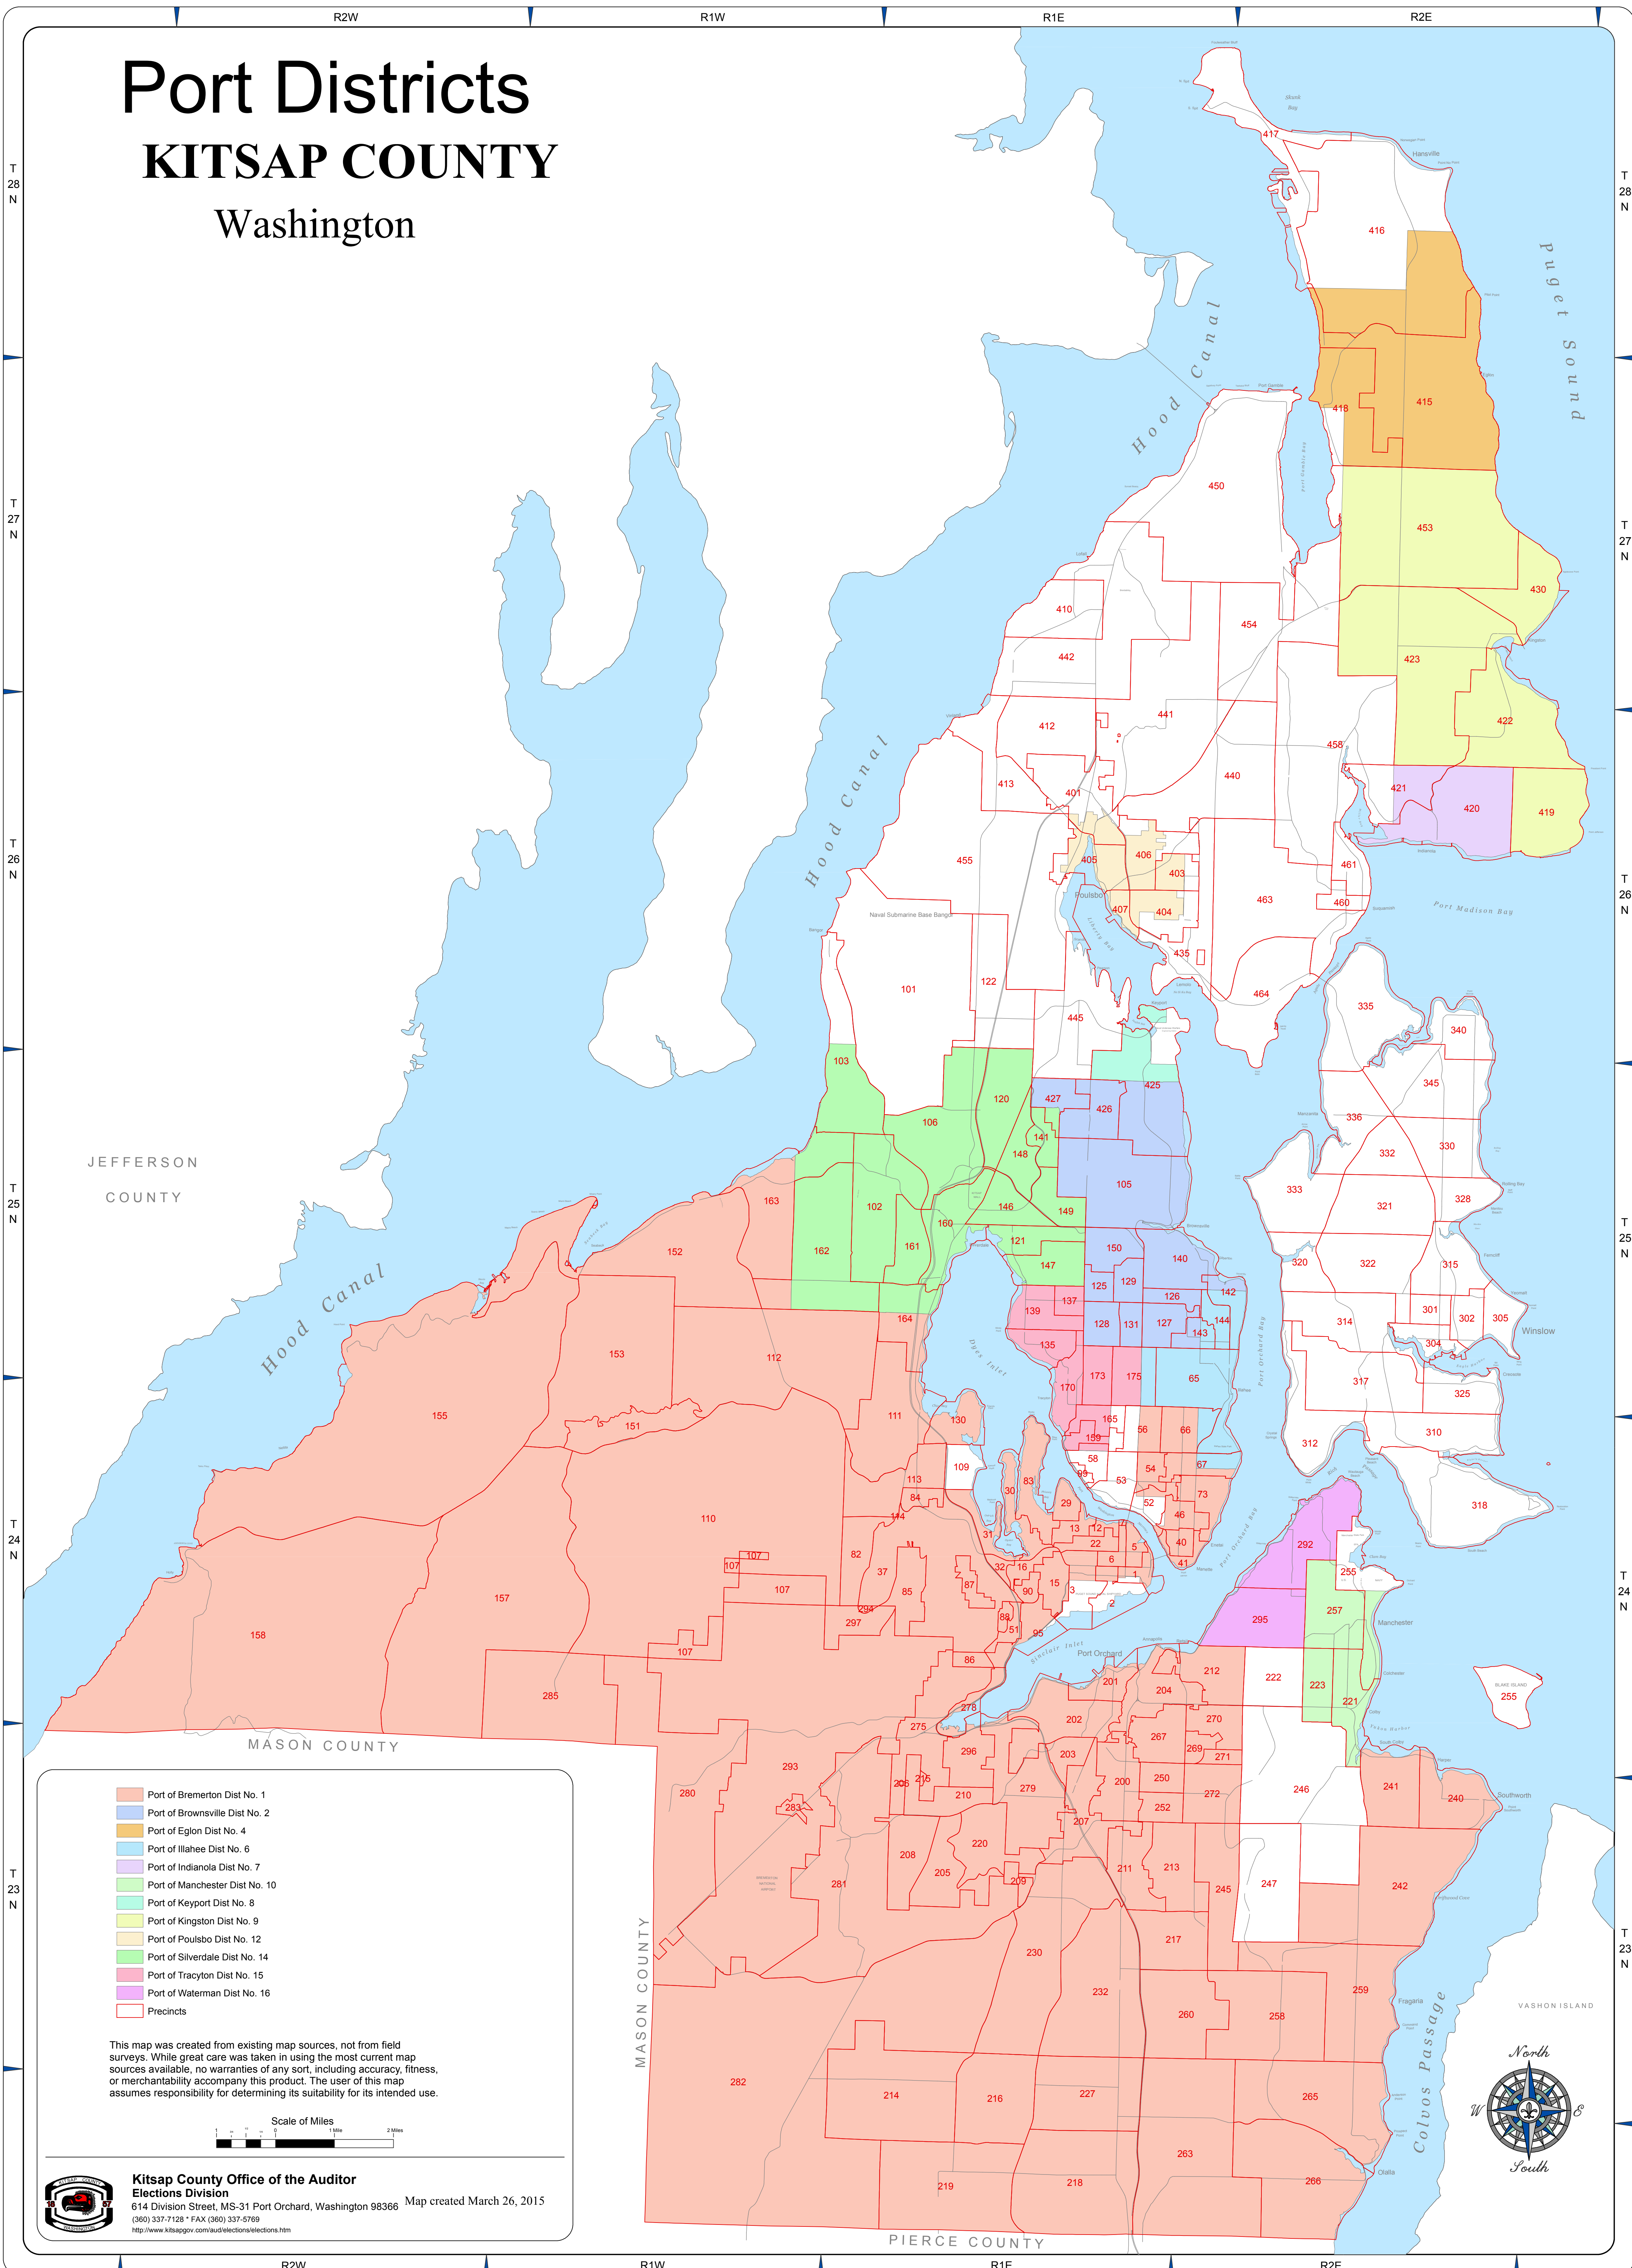

Port Districts KITSAP COUNTY Washington

- Port of Bremerton Dist No. 1
- Port of Brownsville Dist No. 2
- Port of Eglon Dist No. 4
- Port of Illahee Dist No. 6
- Port of Indianola Dist No. 7
- Port of Manchester Dist No. 10
- Port of Keyport Dist No. 8
- Port of Kingston Dist No. 9
- Port of Poulsbo Dist No. 12
- Port of Silverdale Dist No. 14
- Port of Tracyton Dist No. 15
- Port of Waterman Dist No. 16
- Precincts

Kitsap County Office of the Auditor
Elections Division
614 Division Street, MS-31 Port Orchard, Washington 98366 Map created March 26, 2015
(360) 337-1128 * FAX (360) 337-5769
<http://www.kitsapgov.com/aud/elections/elections.htm>